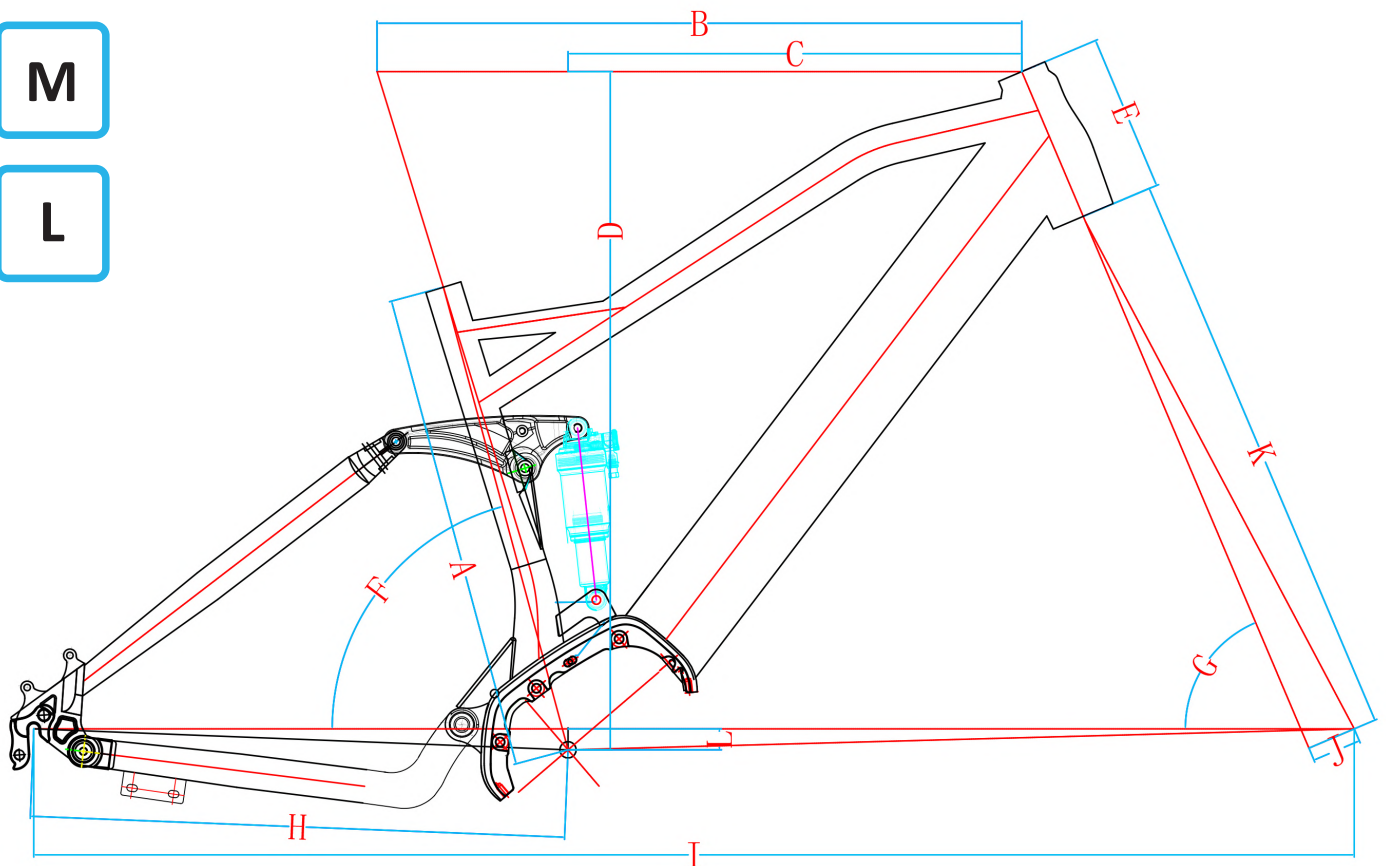

Carry_U01

45.7cm

50.8cm

36V

504 Wh

TOTEM

Model	Carry	Brakes	Shimano MT-200
Frame	18" / 45.7cm - 20" / 50.8cm	Shifter	Shimano SL-M6000
Color	Blue/Black	Derailleur	Shimano RD-M6000
Motor	VINKA E20 Center Motor	Cassette	Sugak CS-M6010
Battery	36V - 20Ah / 720Wh - Samsung Cells	Wheelset	Stars J25D
Charging time	~ 7 hours für 100%	Tires	CST 27.5*2.4
Range*	Up to 120 km	Saddle	Vader
Display	VINKA DS20 LCD	Seat post	Mode 30.9mm*300mm
Fork	Suntour XCM34-BOOST-RL-DS-15LQC - 130	Rear shock	A5-RE Air - 165/40
Sensor	Tacho-Generator	Weight	25.3kg - 25.5kg

*The battery life could vary based on several factors such as the rider's weight, the weather conditions, the gradient, wear and pressure of tires etc.

Geometry Table

Sizes:

M

L

	A	B	C	D	E	F	G	H	I	J	K	L
M	457	615	432.8	646.8	150	74°	67°	520	1269.6	47	548	20
L	508	615	432.8	646.8	150	74°	67°	520	1269.6	47	548	20

TOTEM